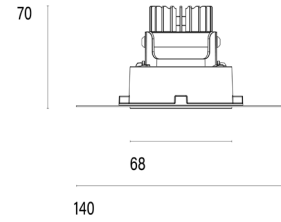

### Model

<b>Name</b>	Mono 060 Trimless Type 1 Recessed Downlighter
<b>Finish</b>	Structured Black
<b>Area</b>	Indoor

### System

<b>Power (Luminaire)</b>	6.8W
<b>Power (System)</b>	8W
<b>Voltage</b>	240V-AC
<b>Optics</b>	Rotationally Symmetrical Direct 40°
<b>Colour Temperature</b>	2700°K
<b>Luminous Flux</b>	626lm
<b>TM30</b>	Rf95 Rg103
<b>CRI</b>	Ra98
<b>Lumen Maintenance</b>	L90 B10 50000hrs
<b>Chromacity</b>	<3 McAdam Step Ellipse
<b>Articulation</b>	Fixed
<b>Cut-Out</b>	Round 85mm x 100mm Depth
<b>Ingress Protection</b>	IP44
<b>Control Device</b>	Remote Fixed Output (Included)
<b>Class</b>	III